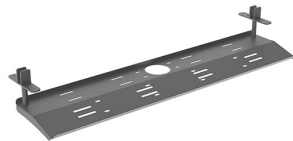

## panel

side panel for desk  
used with W70 /W80 desk

panel for workstation  
used with L:120 / L:140 / L:160 / L:180 workstation

panel connection part

socket pan

cable tray for workstation /  
single side