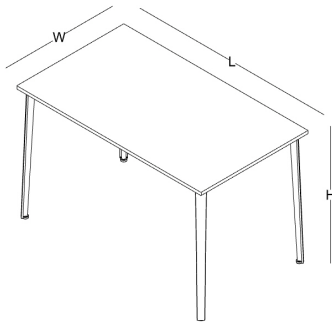

table

W: 70
L: 120 / 140 / 160

W: 80
L: 140 / 160 / 180

H: 74