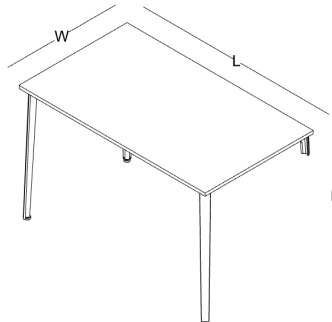

table

W: 70
L: 120 / 140 / 160

W: 80
L: 140 / 160 / 180

H: 74