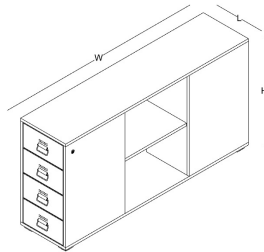

W: 142 / 162,5
L: 35
H: 74