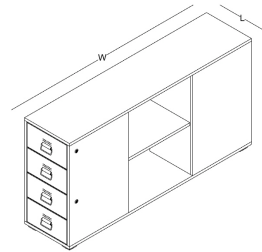

W: 142 / 162,5
L: 35
H: 74